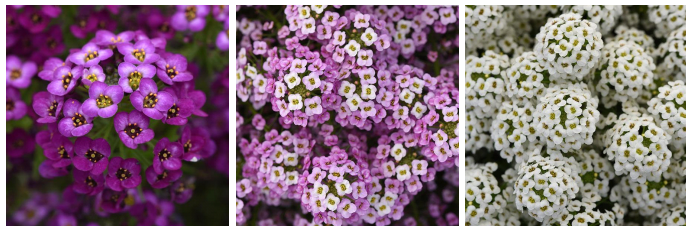

Finishing

Soil pH: Levels	Light	Temperature Day:	Temperature Night:	Fertilization (ppm N):	No. of Pinches:	Plant Growth Regulators (S) = spray / (D) = drench:	Pests: Fungus gnats, whitefly	Diseases: Root and stem rot	Comments: High light and cool temperatures produce high-quality plants.
5.8-6.2	(fc) 4,000-8,000	65-75°F (18-24°C)	56-61°F (13-16°C)	175-225	1-2	Generally not needed. Grow plants under high light and use negative differential of temperature to tone plant habits.			

Crop Time

4- to 5-inch (10- to 13-cm) Pots, Quarts :6-inch (15-cm) Pots, Gallons:10- to 12-inch (25- to 30-cm) Tubs or Baskets:
1 ppp, 4-5 weeks   1-2 ppp, 5-7 weeks   3-5 ppp, 6-8 weeks

NOTE: Growers should use the information presented here as guidelines only. Ball Floraplant recommends that growers conduct a trial of products under their own conditions. Crop times will vary depending on the climate, location, time of year, and greenhouse environmental conditions. It is the responsibility of the grower to read and follow all the current label directions relating to the products. Nothing herein shall be deemed a warranty or guaranty by Ball Floraplant of any products listed herein. Ball Floraplant's terms and conditions of sale shall apply to all products listed herein.

Other Easy Breezy™ Varieties

Lobularia Easy Breezy™ Purple

Lobularia Easy Breezy™ Pink

Lobularia Easy Breezy™ White