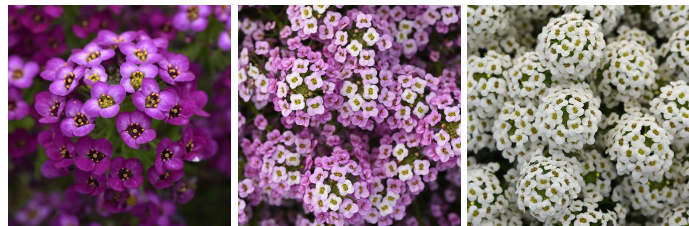

Finishing

Soil pH:	Light Levels:	Temperature Day:	Temperature Night:	Fertilization (ppm N):	No. of Pinches:	Plant Growth Regulators (S) = spray / (D) = drench:	Pests: Fungus gnats, whitefly	Diseases: Root and stem rot	Comments: High light and cool temperatures produce high-quality plants.
5.8-6.2	(fc) 4,000-8,000	65-75°F (18-24°C)	56-61°F (13-16°C)	175-225	1-2	Generally not needed. Grow plants under high light and use negative differential of temperature to tone plant habits.			

Crop Time

4- to 5-inch (10- to 13-cm) Pots, Quarts : 6-inch (15-cm) Pots, Gallons: 10- to 12-inch (25- to 30-cm) Tubs or Baskets:
1 ppp, 4-5 weeks   1-2 ppp, 5-7 weeks   3-5 ppp, 6-8 weeks

NOTE: Growers should use the information presented here as guidelines only. Ball Floraplant recommends that growers conduct a trial of products under their own conditions. Crop times will vary depending on the climate, location, time of year, and greenhouse environmental conditions. It is the responsibility of the grower to read and follow all the current label directions relating to the products. Nothing herein shall be deemed a warranty or guaranty by Ball Floraplant of any products listed herein. Ball Floraplant's terms and conditions of sale shall apply to all products listed herein.

Other Easy Breezy™ Varieties

Lobularia Easy Breezy™ Purple

Lobularia Easy Breezy™ Pink

Lobularia Easy Breezy™ White