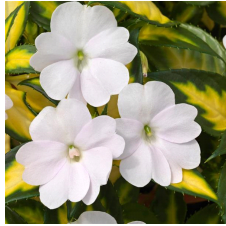

Impatiens SunPatiens®
Vigorous Tropical White
V/L