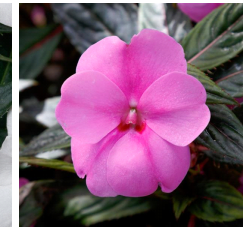

Impatiens SunPatiens® Vigorous Lavender Splash