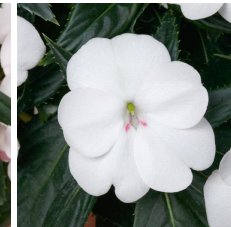

Impatiens SunPatiens® Vigorous Lavender Splash

Impatiens SunPatiens® Vigorous White