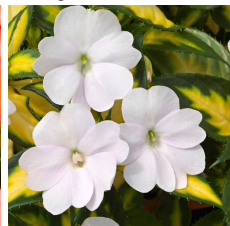

SunPatiens® Vigorous

BallFloraPlant™

Provides twice as much coverage and color as standard bedding plants.
Thrives in sun or shade conditions.
More robust plant growth is ideal for cooler (northern) climates.
Plants get better looking the longer they are in the garden.
Flourishes in extreme heat and blooms continuously all Summer long.

New color with larger flowers and exceptional garden performance.
SUNPATIENS is bred by Sakata. SUNPATIENS is a registered trademark of Sakata.

General & Information

Height: 18-36" (46-91cm)   **Spread:** 22-36" (56-91cm)   **Exposure:** Shade, Sun

Propagation Guide

Tray Sizes (cells/tray):	Rooting Hormone:	Average Days with Mist:	Pinch:	Average Propagation Time (weeks):	Comments:
50, 72, 84, 105	No	6-8	No	3	Reduce mist as soon as possible to reduce stretch. Transplant on time.

Finishing

Soil pH:	Light Levels (fc):	Temperature Day:	Temperature Night:	Fertilization (ppm N):	No. of Pinches:	Plant Growth Regulators (S) = spray / (D) = drench:	Pests:	Diseases:	Comments:
5.8-6.2	4,000-9,000	68-79°F (20-26° C)	59-64°F (15-18° C)	75-150	0	Daminozide/paclobutrazol(S) 1,000 ppm; daminozide/2 ppm paclobutrazol (low rate) for Compact series.	Thrips, aphids, mites	Impatiens Necrotic Spot Virus, Botrytis, Pythium	Dry culture, low to moderate nutrition, and cool temperatures will promote toned plants.

Crop Time

4- to 5-inch (10- to 13-cm) Pots, Quarts :	6-inch (15-cm) Pots, Gallons:	10- to 12-inch (25- to 30-cm) Tubs or Baskets:
1 ppp, 5-7 weeks	1 ppp, 7-9 weeks	3 ppp, 9-12 weeks