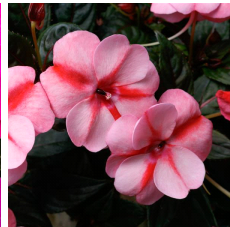

Impatiens SunPatiens® Vigorous Pretty Pink

Impatiens SunPatiens® Vigorous Peach Candy