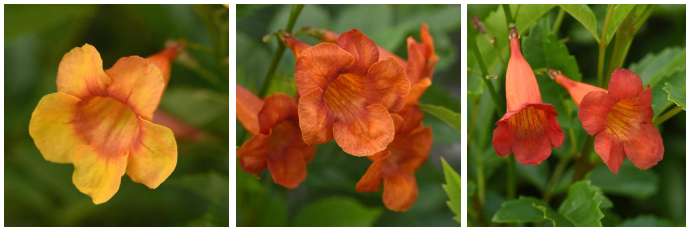

Compact tropical color that loves Summer heat!
Perfect for smaller containers and spaces.
A Ball Ingenuity Powered by Ball FloraPlant series – URCs from Las Limas!

Flower is unique with orange petals accented with a dark orange center ring.

General & Information

Height: 18-24" (46-61cm)   **Spread:** 16-18" (41-46cm)   **Exposure:** Sun

Propagation Guide

Tray Sizes (cells/tray):   **Rooting Hormone:**   **Average Days with Mist:**   **Pinch:**   **Average Propagation Time (weeks):**   **Comments:**

Finishing

Soil pH:	Light Levels (fc):	Temperature Day:	Temperature Night:	Fertilization (ppm N):	No. of Pinches:	Plant Growth Regulators (S) = spray / (D) = drench:	Pests:	Diseases:	Comments:

Crop Time

4- to 5-inch (10- to 13-cm) Pots, Quarts :   **6-inch (15-cm) Pots, Gallons:**   **10- to 12-inch (25- to 30-cm) Tubs or Baskets:**

NOTE: Growers should use the information presented here as guidelines only. Ball Floraplant recommends that growers conduct a trial of products under their own conditions. Crop times will vary depending on the climate, location, time of year, and greenhouse environmental conditions. It is the responsibility of the grower to read and follow all the current label directions relating to the products. Nothing herein shall be deemed a warranty or guaranty by Ball Floraplant of any products listed herein. Ball Floraplant's terms and conditions of sale shall apply to all products listed herein.

Other Kalama™ Varieties

New Kalama™ Blood Orange   **New** Kalama™ Papaya   **New** Kalama™ Pomegranate