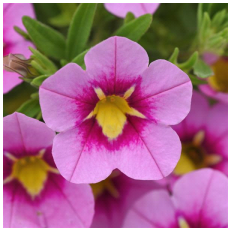

Other Calibrachoa Varieties

Calibrachoa Bumble Bee™ Pink