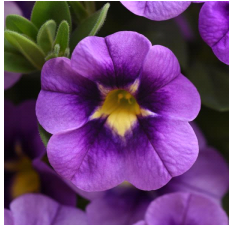

Other Calibrachoa Varieties

Calibrachoa Bumble Bee™ Blue