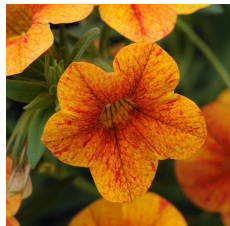

Other Calibrachoa Varieties

Calibrachoa Terracotta