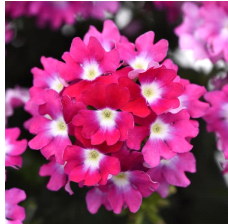

Crop Time

4- to 5-inch (10- to 13-cm) Pots, Quarts :	6-inch (15-cm) Pots, Gallons:	10- to 12-inch (25- to 30-cm) Tubs or Baskets:
1 ppp, 5-7 weeks	1-3 ppp, 7-8 weeks	4-5 ppp, 10-13 weeks

NOTE: Growers should use the information presented here as guidelines only. Ball Floraplant recommends that growers conduct a trial of products under their own conditions. Crop times will vary depending on the climate, location, time of year, and greenhouse environmental conditions. It is the responsibility of the grower to read and follow all the current label directions relating to the products. Nothing herein shall be deemed a warranty or guaranty by Ball Floraplant of any products listed herein. Ball Floraplant's terms and conditions of sale shall apply to all products listed herein.

Other Cadet Upright™ Varieties

Verbena Cadet Upright™ Orchid Pink

Verbena Cadet Upright™ Hot Pink Wink

Verbena Cadet Upright™ Lavender Blue

Verbena Cadet Upright™ Red

Verbena Cadet Upright™ Violet Blue

Verbena Cadet Upright™ Pink