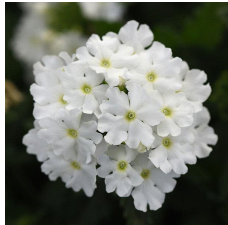

Cadet Upright™

Flowers one week earlier than competitors.
 Uniform, compact, patio pot habit.
 Same heat performance as EnduraScape™.
 All colors have the same culture.
 Proven powdery mildew resistance.
 Ideal for quart and high-density, pot-tight production.
 No tangling on the bench.

Crop Time

4- to 5-inch (10- to 13-cm) Pots, Quarts :	6-inch (15-cm) Pots, Gallons:	10- to 12-inch (25- to 30-cm) Tubs or Baskets:
1 ppp, 5-7 weeks	1-3 ppp, 7-8 weeks	4-5 ppp, 10-13 weeks

NOTE: Growers should use the information presented here as guidelines only. Ball Floraplant recommends that growers conduct a trial of products under their own conditions. Crop times will vary depending on the climate, location, time of year, and greenhouse environmental conditions. It is the responsibility of the grower to read and follow all the current label directions relating to the products. Nothing herein shall be deemed a warranty or guaranty by Ball Floraplant of any products listed herein. Ball Floraplant's terms and conditions of sale shall apply to all products listed herein.

Other Cadet Upright™ Varieties

Verbena Cadet Upright™ Orchid Pink

Verbena Cadet Upright™ Hot Pink Wink

Verbena Cadet Upright™ Lavender Blue

Verbena Cadet Upright™ Red

Verbena Cadet Upright™ Violet Blue

Verbena Cadet Upright™ Pink

Verbena Cadet Upright™ Purple

Verbena Cadet Upright™ White