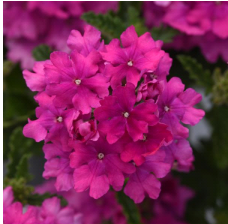

Verbena Cadet Upright™ Hot Pink Wink

Other Cadet Upright™ Varieties

Verbena Cadet Upright™ Orchid Pink