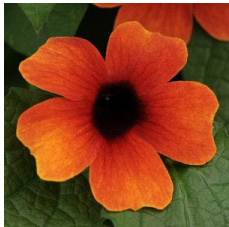

Sunny™ Lemon Star

Other Sunny™ Varieties

Sunny™ Arizona Glow