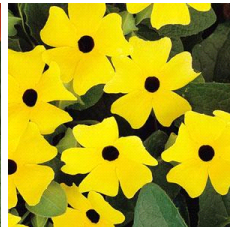

Sunny™ Orange Wonder

Sunny™ Lemon Star