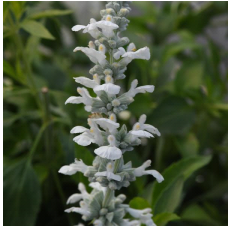

Other Salvia Varieties

New Salvia White Flame