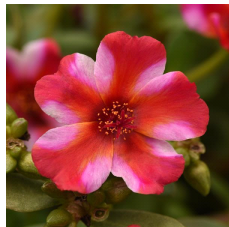

Purslane RíoGrande™ Magenta 26

Purslane RíoGrande™ Frosted Strawberry