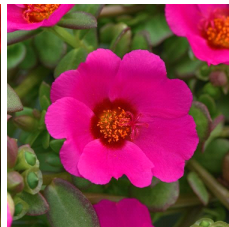

Purslane RíoGrande™ Orange 26

Purslane RíoGrande™ Magenta 26