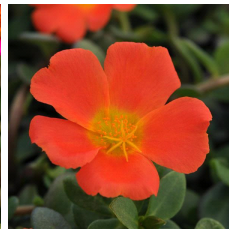

# RíoGrande™

Well-matched in vigor, controlled habit and good branching.  
 Exceptionally large flowers.  
 Vibrant core colors.  
 Beautiful in baskets.  
 Thrives in heat.  
 Flowers all Summer.

Exciting new bicolor has beautiful, two-toned magenta and pink blooms.

## Other RíoGrande™ Varieties

Purslane RíoGrande™ Citrus Crush

Purslane RíoGrande™ Frosted Strawberry

Purslane RíoGrande™ Magenta

Purslane RíoGrande™ Orange

Purslane RíoGrande™ Raspberry Lemonade

Purslane RíoGrande™ Red