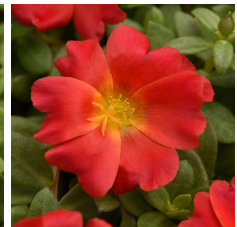

RíoGrande™

Well-matched in vigor, controlled habit and good branching.
 Exceptionally large flowers.
 Vibrant core colors.
 Beautiful in baskets.
 Thrives in heat.
 Flowers all Summer.

Exciting new bicolor has beautiful, two-toned magenta and pink blooms.

Other RíoGrande™ Varieties

Purslane RíoGrande™ Citrus Crush

Purslane RíoGrande™ Frosted Strawberry

Purslane RíoGrande™ Magenta 26

Purslane RíoGrande™ Orange 26

Purslane RíoGrande™ Raspberry Lemonade

Purslane RíoGrande™ Red