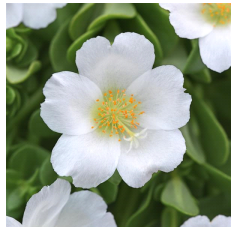

Purslane RíoGrande™ Yellow 26

Purslane RíoGrande™ White 26