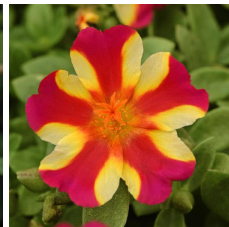

Purslane RíoGrande™ Red

Purslane RíoGrande™ Raspberry Lemonade