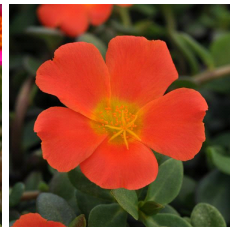

RíoGrande™

Well-matched in vigor, controlled habit and good branching.
 Exceptionally large flowers.
 Vibrant core colors.
 Beautiful in baskets.
 Thrives in heat.
 Flowers all Summer.

Exciting new bicolor has beautiful, two-toned magenta and pink blooms.

Other RíoGrande™ Varieties

Purslane RíoGrande™ Citrus Crush

Purslane RíoGrande™ Frosted Strawberry

Purslane RíoGrande™ Magenta 26

Purslane RíoGrande™ Orange 26

Purslane RíoGrande™ Raspberry Lemonade

Purslane RíoGrande™ Red