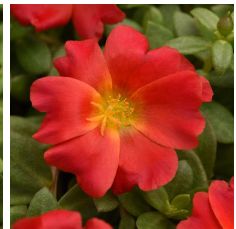

Purslane RíoGrande™ Red