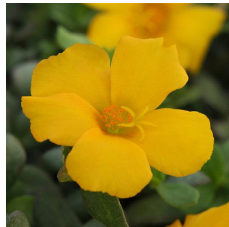

Purslane RíoGrande™ Yellow 26