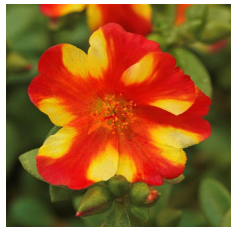

Purslane RíoGrande™ Frosted Strawberry

Other RíoGrande™ Varieties

Purslane RíoGrande™ Citrus Crush