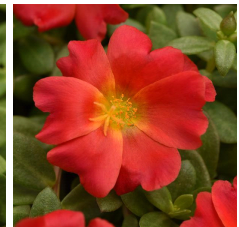

# RíoGrande™

Well-matched in vigor, controlled habit and good branching.  
 Exceptionally large flowers.  
 Vibrant core colors.  
 Beautiful in baskets.  
 Thrives in heat.  
 Flowers all Summer.

Exciting new bicolor has beautiful, two-toned orange and yellow blooms.

## Other RíoGrande™ Varieties

Purslane RíoGrande™ Citrus Crush

Purslane RíoGrande™ Frosted Strawberry

Purslane RíoGrande™ Magenta 26

Purslane RíoGrande™ Orange 26

Purslane RíoGrande™ Raspberry Lemonade

Purslane RíoGrande™ Red