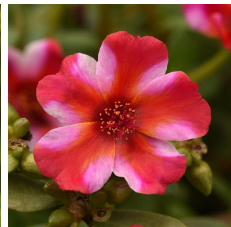

Purslane RíoGrande™ Magenta 26

Purslane RíoGrande™ Frosted Strawberry