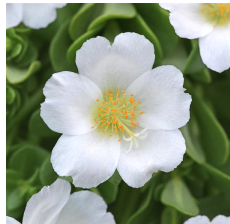

New Purslane RíoGrande™ White 26