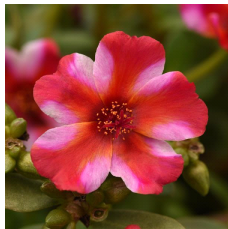

Purslane RíoGrande™ Magenta

Purslane RíoGrande™ Frosted Strawberry