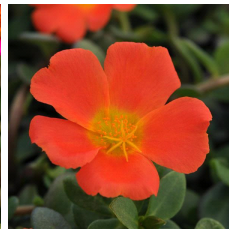

RíoGrande™

Well-matched in vigor, controlled habit and good branching.
 Exceptionally large flowers.
 Vibrant core colors.
 Beautiful in baskets.
 Thrives in heat.
 Flowers all Summer.

Exciting new bicolor has beautiful, two-toned orange and yellow blooms.

Other RíoGrande™ Varieties

Purslane RíoGrande™ Citrus Crush

Purslane RíoGrande™ Frosted Strawberry

Purslane RíoGrande™ Magenta

Purslane RíoGrande™ Orange

Purslane RíoGrande™ Raspberry Lemonade

Purslane RíoGrande™ Red