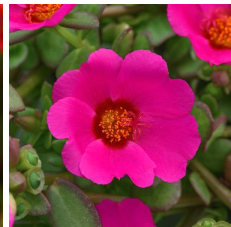

Purslane RíoGrande™ Orange 26

Purslane RíoGrande™ Magenta 26