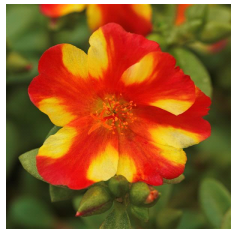

Purslane RíoGrande™ Frosted Strawberry

Other RíoGrande™ Varieties

Purslane RíoGrande™ Citrus Crush