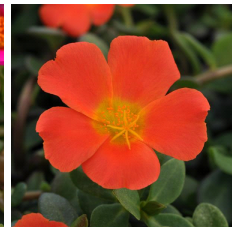

# RíoGrande™

Well-matched in vigor, controlled habit and good branching.  
 Exceptionally large flowers.  
 Vibrant core colors.  
 Beautiful in baskets.  
 Thrives in heat.  
 Flowers all Summer.

Exciting new bicolor has beautiful, two-toned orange and yellow blooms.

## Other RíoGrande™ Varieties

Purslane RíoGrande™ Citrus Crush

Purslane RíoGrande™ Frosted Strawberry

Purslane RíoGrande™ Magenta 26

Purslane RíoGrande™ Orange 26

Purslane RíoGrande™ Raspberry Lemonade

Purslane RíoGrande™ Red