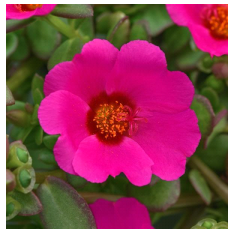

Purslane RíoGrande™ Orange

Purslane RíoGrande™ Magenta