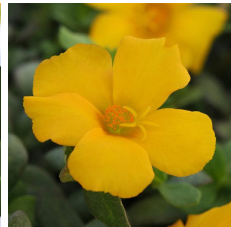

Purslane RíoGrande™ Yellow 26