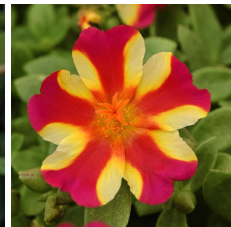

Purslane RíoGrande™ Red

Purslane RíoGrande™ Raspberry Lemonade