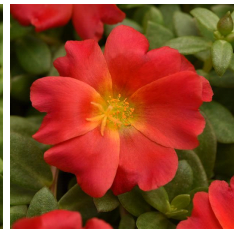

Purslane RíoGrande™ Red