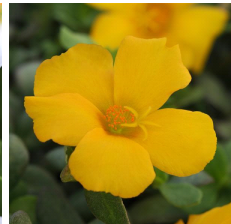

RíoGrande™

Well-matched in vigor, controlled habit and good branching.
 Exceptionally large flowers.
 Vibrant core colors.
 Beautiful in baskets.
 Thrives in heat.
 Flowers all Summer.

Exciting new bicolor has beautiful, two-toned orange and yellow blooms.

Crop Time

4- to 5-inch (10- to 13-cm) Pots, Quarts :	6-inch (15-cm) Pots, Gallons :	10- to 12-inch (25- to 30-cm) Tubs or Baskets:
1-2 ppp, 5-6 weeks	2-3 ppp, 6-8 weeks	3-5 ppp, 9-12 weeks

NOTE: Growers should use the information presented here as guidelines only. Ball Floraplant recommends that growers conduct a trial of products under their own conditions. Crop times will vary depending on the climate, location, time of year, and greenhouse environmental conditions. It is the responsibility of the grower to read and follow all the current label directions relating to the products. Nothing herein shall be deemed a warranty or guaranty by Ball Floraplant of any products listed herein. Ball Floraplant's terms and conditions of sale shall apply to all products listed herein.

Other RíoGrande™ Varieties

New Purslane RíoGrande™ Citrus Crush

New Purslane RíoGrande™ Frosted Strawberry

New Purslane RíoGrande™ Magenta 26

New Purslane RíoGrande™ Orange 26

New Purslane RíoGrande™ Raspberry Lemonade

New Purslane RíoGrande™ Red

New Purslane RíoGrande™ White 26

New Purslane RíoGrande™ Yellow 26