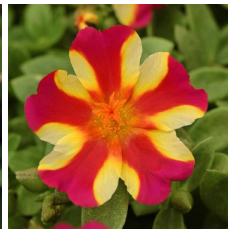

Purslane RíoGrande™ Red

Purslane RíoGrande™ Raspberry Lemonade