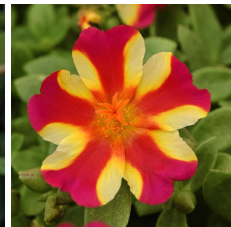

Purslane RíoGrande™
Red

Purslane RíoGrande™
Raspberry Lemonade