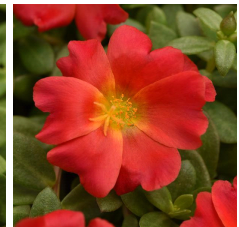

RíoGrande™

Well-matched in vigor, controlled habit and good branching.
 Exceptionally large flowers.
 Vibrant core colors.
 Beautiful in baskets.
 Thrives in heat.
 Flowers all Summer.

Exciting new bicolor has beautiful, two-toned magenta and yellow blooms.

Crop Time

4- to 5-inch (10- to 13-cm) Pots, Quarts :	6-inch (15-cm) Pots, Gallons:	10- to 12-inch (25- to 30-cm) Tubs or Baskets:
1-2 ppp, 5-6 weeks	2-3 ppp, 6-8 weeks	3-5 ppp, 9-12 weeks

NOTE: Growers should use the information presented here as guidelines only. Ball Floraplant recommends that growers conduct a trial of products under their own conditions. Crop times will vary depending on the climate, location, time of year, and greenhouse environmental conditions. It is the responsibility of the grower to read and follow all the current label directions relating to the products. Nothing herein shall be deemed a warranty or guaranty by Ball Floraplant of any products listed herein. Ball Floraplant's terms and conditions of sale shall apply to all products listed herein.

Other RíoGrande™ Varieties

Purslane RíoGrande™
Citrus Crush

Purslane RíoGrande™
Frosted Strawberry

Purslane RíoGrande™
Magenta 26

Purslane RíoGrande™
Orange 26

Purslane RíoGrande™
Raspberry Lemonade

Purslane RíoGrande™
Red