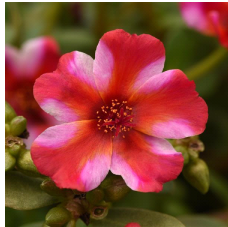

Purslane RíoGrande™ Magenta

Purslane RíoGrande™ Frosted Strawberry