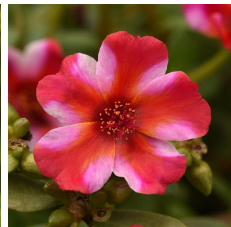

Purslane RíoGrande™
Magenta 26

Purslane RíoGrande™
Frosted Strawberry