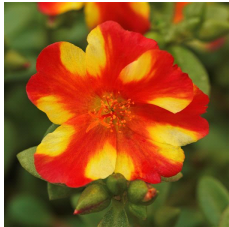

Purslane RíoGrande™ Frosted Strawberry

Other RíoGrande™ Varieties

Purslane RíoGrande™ Citrus Crush