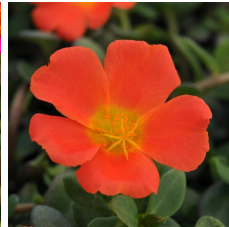

RíoGrande™

Well-matched in vigor, controlled habit and good branching.
 Exceptionally large flowers.
 Vibrant core colors.
 Beautiful in baskets.
 Thrives in heat.
 Flowers all Summer.

Exciting new bicolor has beautiful, two-toned magenta and yellow blooms.

Other RíoGrande™ Varieties

Purslane RíoGrande™ Citrus Crush

Purslane RíoGrande™ Frosted Strawberry

Purslane RíoGrande™ Magenta

Purslane RíoGrande™ Orange

Purslane RíoGrande™ Raspberry Lemonade

Purslane RíoGrande™ Red