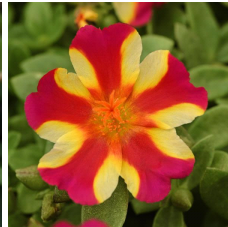

Purslane RíoGrande™ Red

Purslane RíoGrande™ Raspberry Lemonade