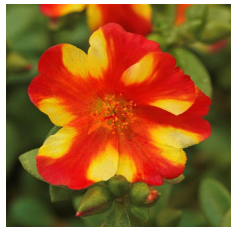

Purslane RíoGrande™
Frosted Strawberry

Other RíoGrande™ Varieties

Purslane RíoGrande™
Citrus Crush