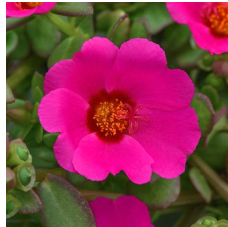

Purslane RíoGrande™ Orange

Purslane RíoGrande™ Magenta