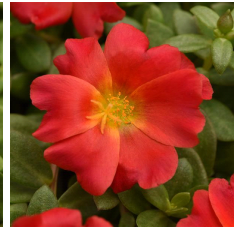

Purslane RíoGrande™ Red