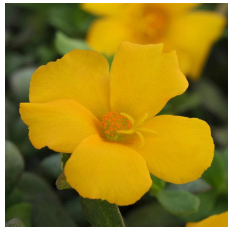

Purslane RíoGrande™ Yellow