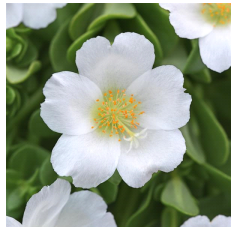

Purslane RíoGrande™
Yellow 26

Purslane RíoGrande™
White 26