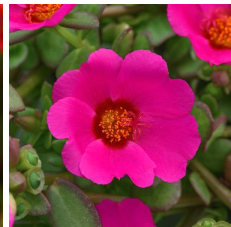

Purslane RíoGrande™
Orange 26

Purslane RíoGrande™
Magenta 26