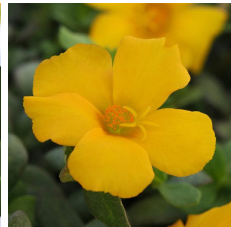

Purslane RíoGrande™
Yellow 26