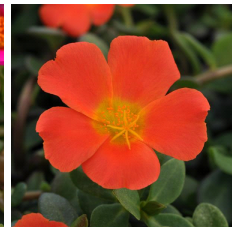

RíoGrande™

Well-matched in vigor, controlled habit and good branching.
 Exceptionally large flowers.
 Vibrant core colors.
 Beautiful in baskets.
 Thrives in heat.
 Flowers all Summer.

Exciting new bicolor has beautiful, two-toned magenta and yellow blooms.

Other RíoGrande™ Varieties

Purslane RíoGrande™
Citrus Crush

Purslane RíoGrande™
Frosted Strawberry

Purslane RíoGrande™
Magenta 26

Purslane RíoGrande™
Orange 26

Purslane RíoGrande™
Raspberry Lemonade

Purslane RíoGrande™
Red