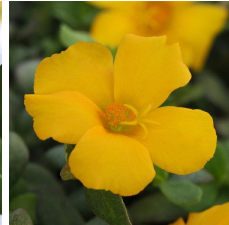

Purslane RíoGrande™ Yellow 26