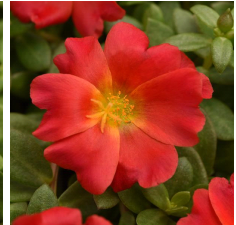

RíoGrande™

Well-matched in vigor, controlled habit and good branching.
 Exceptionally large flowers.
 Vibrant core colors.
 Beautiful in baskets.
 Thrives in heat.
 Flowers all Summer.

Features more flower coverage and earlier flowering than the original.

Other RíoGrande™ Varieties

Purslane RíoGrande™ Citrus Crush

Purslane RíoGrande™ Frosted Strawberry

Purslane RíoGrande™ Magenta 26

Purslane RíoGrande™ Orange 26

Purslane RíoGrande™ Raspberry Lemonade

Purslane RíoGrande™ Red