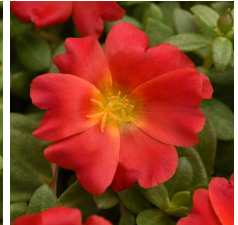

Purslane RíoGrande™ Red