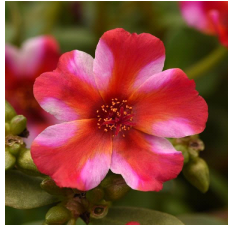

Purslane RíoGrande™ Frosted Strawberry