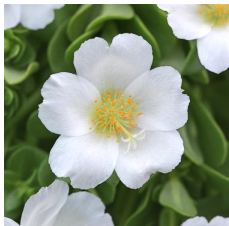

Purslane RíoGrande™ Yellow 26

Purslane RíoGrande™ White 26