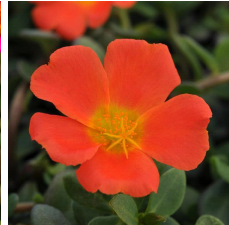

Purslane RíoGrande™ Raspberry Lemonade

Purslane RíoGrande™ Orange