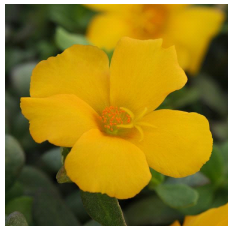

Purslane RíoGrande™ Yellow 26