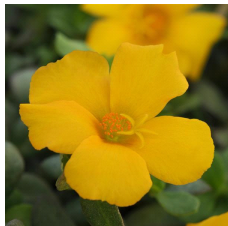

Purslane RíoGrande™ Yellow