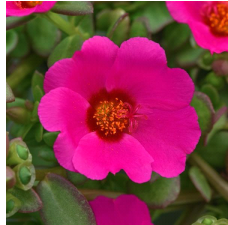

Purslane RíoGrande™ Orange

Purslane RíoGrande™ Magenta