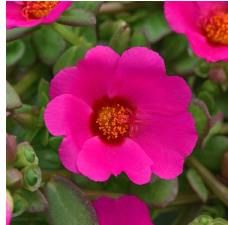

Purslane RíoGrande™ Magenta 26