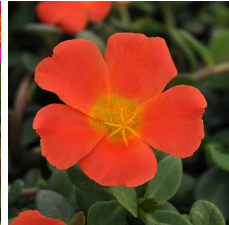

RíoGrande™

Well-matched in vigor, controlled habit and good branching.
 Exceptionally large flowers.
 Vibrant core colors.
 Beautiful in baskets.
 Thrives in heat.
 Flowers all Summer.

Features more flower coverage and earlier flowering than the original.

Other RíoGrande™ Varieties

Purslane RíoGrande™ Citrus Crush

Purslane RíoGrande™ Frosted Strawberry

Purslane RíoGrande™ Magenta 26

Purslane RíoGrande™ Orange 26

Purslane RíoGrande™ Raspberry Lemonade

Purslane RíoGrande™ Red