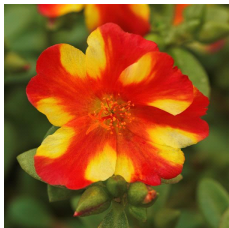

Purslane RíoGrande™ Frosted Strawberry

Other RíoGrande™ Varieties

Purslane RíoGrande™ Citrus Crush