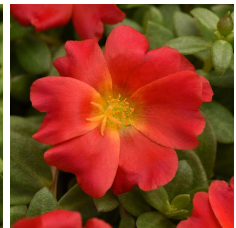

Purslane RíoGrande™ Red