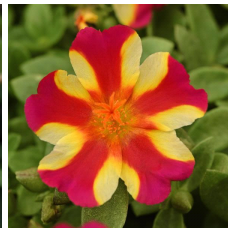

Purslane RíoGrande™ Raspberry Lemonade