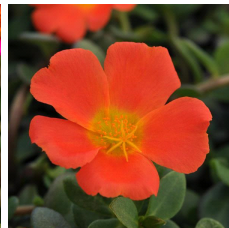

# RíoGrande™

Well-matched in vigor, controlled habit and good branching.  
 Exceptionally large flowers.  
 Vibrant core colors.  
 Beautiful in baskets.  
 Thrives in heat.  
 Flowers all Summer.

## Other RíoGrande™ Varieties

Purslane RíoGrande™ Citrus Crush

Purslane RíoGrande™ Frosted Strawberry

Purslane RíoGrande™ Magenta

Purslane RíoGrande™ Orange

Purslane RíoGrande™ Raspberry Lemonade

Purslane RíoGrande™ Red