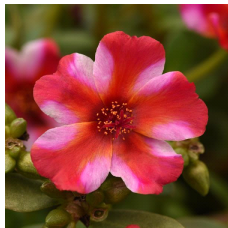

Purslane RíoGrande™ Frosted Strawberry