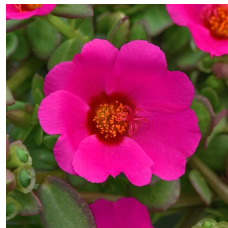

Purslane RíoGrande™ Magenta