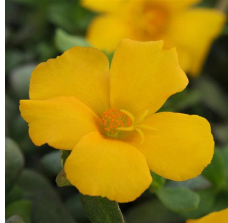

Purslane RíoGrande™ Yellow