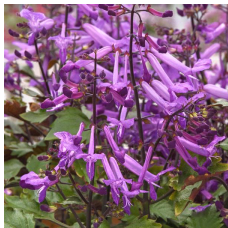

Other Mona Varieties

Plectranthus Mona Purple