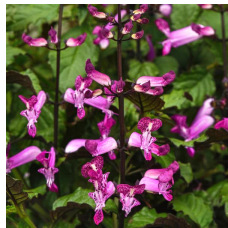

Plectranthus Mona Magenta