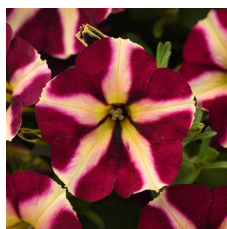

Other Petunia Varieties

Petunia Lemonberry