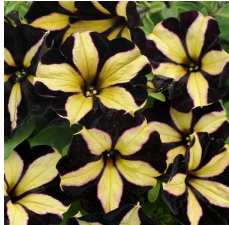

Other Petunia Varieties

Petunia Phantom