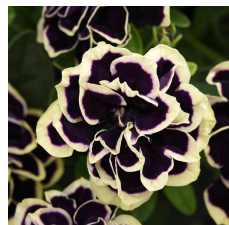

Other Petunia Varieties

Petunia Midnight Gold