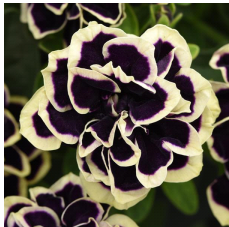

Other Petunia Varieties

Petunia Midnight Gold