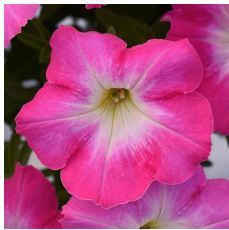

Other Petunia Varieties

Petunia Pinkceptional