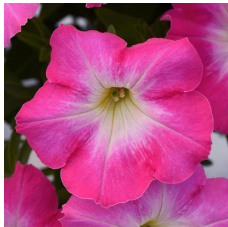

Other Petunia Varieties

Petunia Pinkceptional