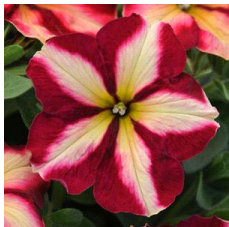

Other Petunia Varieties

Petunia Cha-Ching Cherry