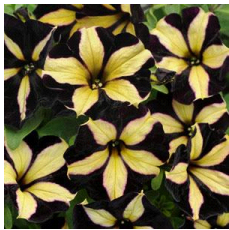

Other Petunia Varieties

Petunia Phantom