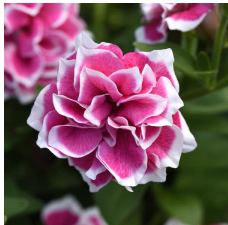

Other Petunia Varieties

New Petunia Pink Diamond