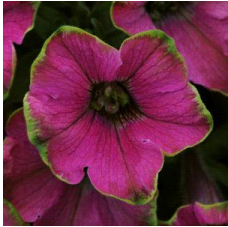

Other Petunia Varieties

Petunia Lime Light