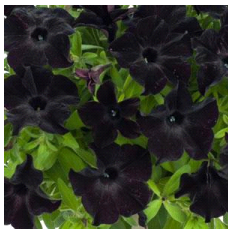

Other Petunia Varieties

Petunia Black Magic