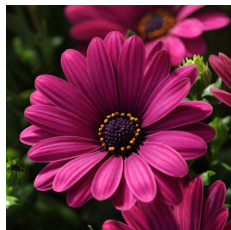

Osteospermum Serenity™ White

Osteospermum Serenity™ Dark Purple