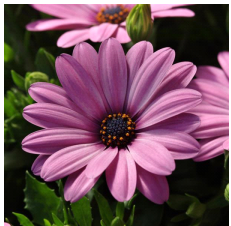

Serenity™

Exceptional habit and uniform timing.
 "Magic" colors change as flowers fully open.
 Low-energy crop.
 Needs fewer PGRs.
 Use in cool-season containers and landscapes.

There is not another plant on the market with a flower color to match! Similar habit to Pink.

Osteospermum Serenity™ Deep Yellow

Osteospermum Serenity™ Bronze

Osteospermum Serenity™ Pink Magic

Osteospermum Serenity™ Rose Magic

Osteospermum Serenity™ Pink