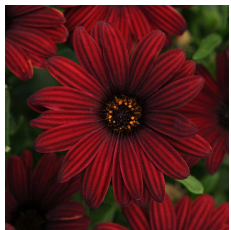

Serenity™

Exceptional habit and uniform timing.
 "Magic" colors change as flowers fully open.
 Low-energy crop.
 Needs fewer PGRs.
 Use in cool-season containers and landscapes.

There is not another plant on the market with a flower color to match! Similar habit to Pink.

Other Serenity™ Varieties

Osteospermum Serenity™ Pink Party

Osteospermum Serenity™ Dark Purple

Osteospermum Serenity™ White

Osteospermum Serenity™ Coral Magic

Osteospermum Serenity™ Lavender Frost

Osteospermum Serenity™ Red

Osteospermum Serenity™ Deep Yellow

Osteospermum Serenity™ Bronze

Osteospermum Serenity™ Pink Magic

Osteospermum Serenity™ Rose Magic

Osteospermum Serenity™ Pink