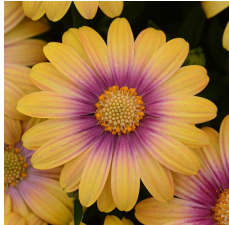

Other Osteospermum Varieties

Osteospermum
Blushing Beauty