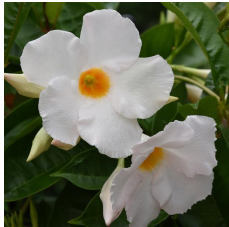

Other Agate XXL Varieties

Agate XXL White