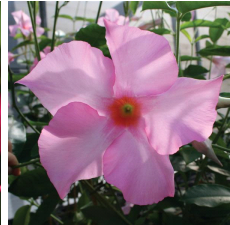

Tourmaline Pink