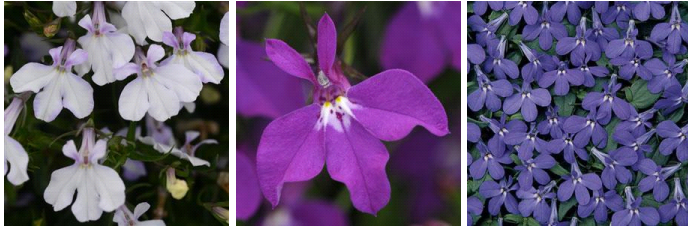

NOTE: Growers should use the information presented here as guidelines only. Ball Floraplant recommends that growers conduct a trial of products under their own conditions. Crop times will vary depending on the climate, location, time of year, and greenhouse environmental conditions. It is the responsibility of the grower to read and follow all the current label directions relating to the products. Nothing herein shall be deemed a warranty or guaranty by Ball Floraplant of any products listed herein. Ball Floraplant's terms and conditions of sale shall apply to all products listed herein.

Other Waterfall™ Varieties

Waterfall™ White Blush   Waterfall™ Purple   Waterfall™ Blue