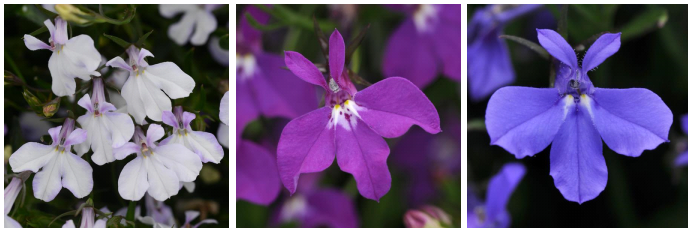

Finishing

Soil pH:	Light Levels (fc):	Temperature Day:	Temperature Night:	Fertilization (ppm N):	No. of Pinches:	Plant Growth Regulators (S) = spray / (D) = drench:	Pests:	Diseases:	Comments:
5.8-6.2	5,000-8,000	71-76°F (22-24° C)	56-61°F (13-16° C)	175-225	1-2	Generally not needed.	Thrips	Botrytis	Blue has a mounded, trailing habit, while Lavender has a trailing habit. Ideal for Spring and Summer throughout North America. Will flower in Autumn, Winter and early Spring in the Sunbelt.

Crop Time

4- to 5-inch (10- to 13-cm) Pots, Quarts :	6-inch (15-cm) Pots, Gallons:	10- to 12-inch (25- to 30-cm) Tubs or Baskets:
1 ppp, 9-10 weeks	2-3 ppp, 10-11 weeks	4-5 ppp, 10-13 weeks

NOTE: Growers should use the information presented here as guidelines only. Ball Floraplant recommends that growers conduct a trial of products under their own conditions. Crop times will vary depending on the climate, location, time of year, and greenhouse environmental conditions. It is the responsibility of the grower to read and follow all the current label directions relating to the products. Nothing herein shall be deemed a warranty or guaranty by Ball Floraplant of any products listed herein. Ball Floraplant's terms and conditions of sale shall apply to all products listed herein.

Other Waterfall™ Varieties

Waterfall™ White Blush   Waterfall™ Purple   Waterfall™ Blue