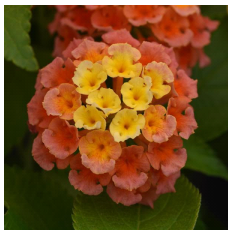

Other Bloomify™ Varieties

Bloomify™ Mango