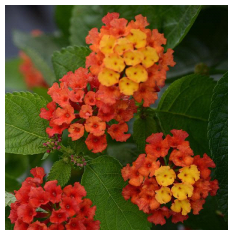

Bloomify™ Red