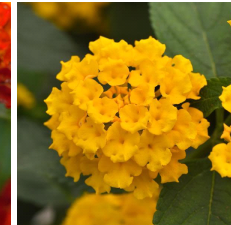

Landmark™

Consistent vigor for fast fill and fuller canopies.
 Thrives in extreme heat, humidity and drought.
 Best suited for 6-in. (15-cm) pots to gallons.

Features a deeper red color and a better, more mounded habit.

Crop Time

4- to 5-inch (10- to 13-cm) Pots, Quarts :	6-inch (15-cm) Pots, Gallons:	10- to 12-inch (25- to 30-cm) Tubs or Baskets:
1-2 ppp, 6-7 weeks	1-3 ppp, 7-8 weeks	3-6 ppp, 10-12 weeks

NOTE: Growers should use the information presented here as guidelines only. Ball Floraplant recommends that growers conduct a trial of products under their own conditions. Crop times will vary depending on the climate, location, time of year, and greenhouse environmental conditions. It is the responsibility of the grower to read and follow all the current label directions relating to the products. Nothing herein shall be deemed a warranty or guaranty by Ball Floraplant of any products listed herein. Ball Floraplant's terms and conditions of sale shall apply to all products listed herein.

Other Landmark™ Varieties

Lantana Landmark™ White 26

Lantana Landmark™ Yellow 26

Lantana Landmark™ Lemon Glow

Lantana Landmark™ Red

Lantana Landmark™ Gold

Lantana Landmark™ Sunrise Rose

Lantana Landmark™ Citrus