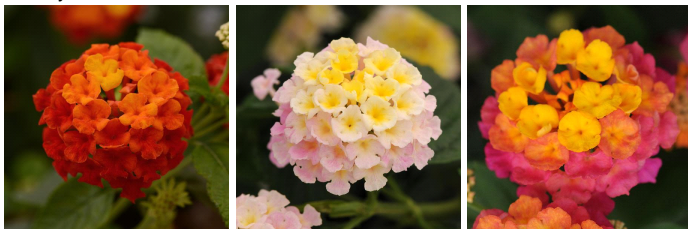

Lantana Lucky™ Red   Lantana Lucky™ Lavender   Lantana Lucky™ Sunrise Rose