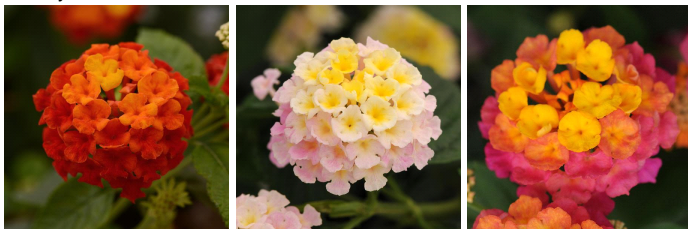

Lucky™

Excellent branching means less pinching, fewer PGRs.
 Stands up to heat, drought and other stressful conditions.
 Medium vigor.
 Use for mixed containers and landscapes.

Adds a new pink color to the series.

Crop Time

4- to 5-inch (10- to 13-cm) Pots, Quarts :	6-inch (15-cm) Pots, Gallons:	10- to 12-inch (25- to 30-cm) Tubs or Baskets:
1-2 ppp, 6-7 weeks	1-3 ppp, 7-8 weeks	3-6 ppp, 10-12 weeks

NOTE: Growers should use the information presented here as guidelines only. Ball Floraplant recommends that growers conduct a trial of products under their own conditions. Crop times will vary depending on the climate, location, time of year, and greenhouse environmental conditions. It is the responsibility of the grower to read and follow all the current label directions relating to the products. Nothing herein shall be deemed a warranty or guaranty by Ball Floraplant of any products listed herein. Ball Floraplant's terms and conditions of sale shall apply to all products listed herein.

Other Lucky™ Varieties

New Lantana Lucky™ Cherry Sunrise **New** Lantana Lucky™ Flame 27 Lantana Lucky™ Gold Lantana Lucky™ Yellow Lantana Lucky™ White Lantana Lucky™ Pink

Lantana Lucky™ Red Lantana Lucky™ Lavender Lantana Lucky™ Sunrise Rose