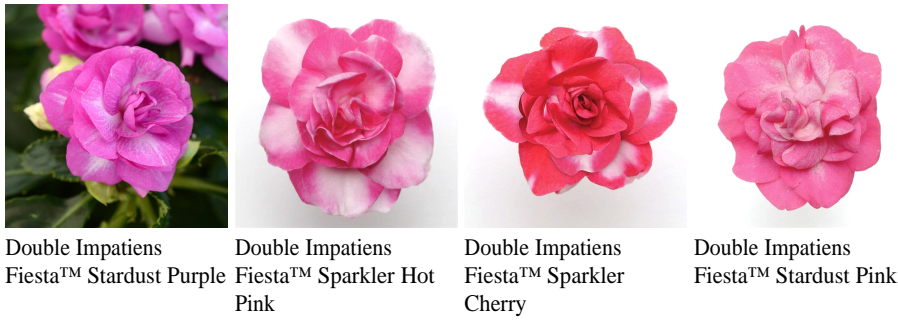

Crop Time

4- to 5-inch (10- to 13-cm) Pots, Quarts :6-inch (15-cm) Pots, Gallons:10- to 12-inch (25- to 30-cm) Tubs or Baskets:
1 ppp, 6-9 weeks   1-2 ppp, 7-9 weeks   4-5 ppp, 10-12 weeks

NOTE: Growers should use the information presented here as guidelines only. Ball Floraplant recommends that growers conduct a trial of products under their own conditions. Crop times will vary depending on the climate, location, time of year, and greenhouse environmental conditions. It is the responsibility of the grower to read and follow all the current label directions relating to the products. Nothing herein shall be deemed a warranty or guaranty by Ball Floraplant of any products listed herein. Ball Floraplant's terms and conditions of sale shall apply to all products listed herein.

Other Fiesta™ Varieties

Double Impatiens
Fiesta™ Stardust Purple

Double Impatiens
Fiesta™ Sparkler Hot Pink

Double Impatiens
Fiesta™ Sparkler Cherry

Double Impatiens
Fiesta™ Stardust Pink