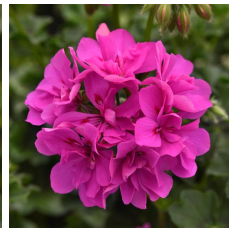

New novelty color addition to the series.

General & Information

Height: Spread: Exposure:
 8-10" (20-25cm) 12-14" (30-36cm) Sun

Propagation Guide

Tray Sizes (cells/tray):	Rooting Hormone:	Average Days with Mist:	Pinch: No	Average Propagation Time (weeks):	Comments:
See Comments	Optional	9-13		4-5	Stick immediately upon arrival. Geraniums are best rooted in a media strip form to allow for maximum airflow and avoid foliage overlap. Ivy geraniums require 25-30% less mist in propagation compared to zonals. Propagate under separate mist programs. Remove flower buds at transplanting.

Crop Time

4- to 5-inch (10- to 13-cm) Pots, Quarts :6-inch (15-cm) Pots, Gallons:10- to 12-inch (25- to 30-cm) Tubs or Baskets:
 1 ppp, 8-10 weeks 1-2 ppp, 9-10 weeks 4-5 ppp, 11-13 weeks

NOTE: Growers should use the information presented here as guidelines only. Ball Floraplant recommends that growers conduct a trial of products under their own conditions. Crop times will vary depending on the climate, location, time of year, and greenhouse environmental conditions. It is the responsibility of the grower to read and follow all the current label directions relating to the products. Nothing herein shall be deemed a warranty or guaranty by Ball Floraplant of any products listed herein. Ball Floraplant's terms and conditions of sale shall apply to all products listed herein.

Other Focus™ Varieties

Ivy Geranium Focus™ Burgundy

Ivy Geranium Focus™ Red

Ivy Geranium Focus™ Rose

Ivy Geranium Focus™ Shocking Blue

Ivy Geranium Focus™ White

Ivy Geranium Focus™ Red Ice