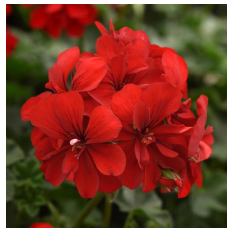

Ivy Geranium Focus™ Red