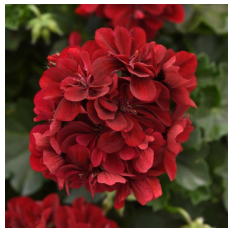

Finishing

Soil pH:	Light Levels:	Temperature Day: Night:	Temperature Night:	Fertilization (ppm N):	No. of Pinches:	Plant Growth Regulators (S) = spray / (D) = drench:	Pests:	Diseases:	Comments:
5.8-6.2	(fc): 2,500-4,000	65-76°F (18-24°C)	62-67°F (17-19°C)	17-225-300	1-2	Chloromequat chloride(S) 750-1,500 ppm to control growth; Florel(S) 200-300 ppm to improve branching. PGR generally not needed for basket production.	Fungus gnats, thrips, aphids, mites	Botrytis, Pythium, Xanthomonas	Avoid drastic swings in soil moisture to reduce Oedema.

Crop Time

4- to 5-inch (10- to 13-cm) Pots, Quarts :6-inch (15-cm) Pots, Gallons:10- to 12-inch (25- to 30-cm) Tubs or Baskets:
1 ppp, 8-10 weeks   1-2 ppp, 9-10 weeks   4-5 ppp, 11-13 weeks

NOTE: Growers should use the information presented here as guidelines only. Ball Floraplant recommends that growers conduct a trial of products under their own conditions. Crop times will vary depending on the climate, location, time of year, and greenhouse environmental conditions. It is the responsibility of the grower to read and follow all the current label directions relating to the products. Nothing herein shall be deemed a warranty or guaranty by Ball Floraplant of any products listed herein. Ball Floraplant's terms and conditions of sale shall apply to all products listed herein.

Other Focus™ Varieties

Ivy Geranium Focus™ Burgundy