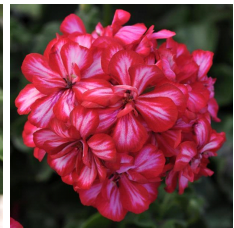

New novelty color addition to the series.

General & Information

Height: Spread: Exposure:
 8-10" (20-25cm) 12-14" (30-36cm) Sun

Propagation Guide

Tray Sizes (cells/tray):	Rooting Hormone:	Average Days with Mist:	Pinch: No	Average Propagation Time (weeks):	Comments:
See Comments	Optional	9-13		4-5	Stick immediately upon arrival. Geraniums are best rooted in a media strip form to allow for maximum airflow and avoid foliage overlap. Ivy geraniums require 25-30% less mist in propagation compared to zonals. Propagate under separate mist programs. Remove flower buds at transplanting.

Crop Time

4- to 5-inch (10- to 13-cm) Pots, Quarts :6-inch (15-cm) Pots, Gallons:10- to 12-inch (25- to 30-cm) Tubs or Baskets:
 1 ppp, 8-10 weeks 1-2 ppp, 9-10 weeks 4-5 ppp, 11-13 weeks

NOTE: Growers should use the information presented here as guidelines only. Ball Floraplant recommends that growers conduct a trial of products under their own conditions. Crop times will vary depending on the climate, location, time of year, and greenhouse environmental conditions. It is the responsibility of the grower to read and follow all the current label directions relating to the products. Nothing herein shall be deemed a warranty or guaranty by Ball Floraplant of any products listed herein. Ball Floraplant's terms and conditions of sale shall apply to all products listed herein.

Other Focus™ Varieties

Ivy Geranium Focus™ Burgundy

Ivy Geranium Focus™ Red

Ivy Geranium Focus™ Rose

Ivy Geranium Focus™ Shocking Blue

Ivy Geranium Focus™ White

Ivy Geranium Focus™ Red Ice