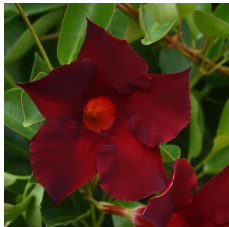

Opal Pink

Other Opal Varieties

Opal Merlot