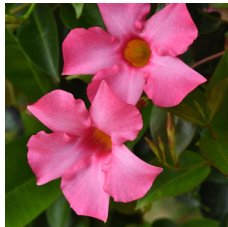

Opal Red

Opal Pink