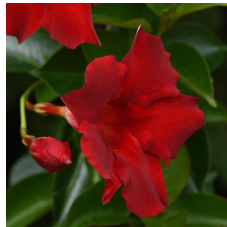

# Opal Vining Dipladenia

The Opal series is a part of the Diamantina™ Collection of genetics bred by mandevilla and dipladenia expert Lannes of France. These sun-loving vining varieties are earlier to bloom, plus they have increased branching and blooming capacity versus current market competitors. The series offers extreme heat, drought and bad weather resistance. Great alone or mixed with other sun-loving varieties in patio or garden containers with a support (like a trellis). The Opal series includes colors not available in any other mandevilla/dipladenia varieties. They are programmable for a wide range of sizes in trellised production to fit any tropical lover's space!  
Beautiful saturated merlot blooms with extremely vigorous vining.

## Crop Time

4- to 5-inch (10- to 13-cm) Pots, Quarts :	6-inch (15-cm) Pots, Gallons:	10- to 12-inch (25- to 30-cm) Tubs or Baskets:
1 ppp, 16-18 weeks	1 ppp, 20-22 weeks	2 ppp, 20-22 weeks

**NOTE:** Growers should use the information presented here as guidelines only. Ball Floraplant recommends that growers conduct a trial of products under their own conditions. Crop times will vary depending on the climate, location, time of year, and greenhouse environmental conditions. It is the responsibility of the grower to read and follow all the current label directions relating to the products. Nothing herein shall be deemed a warranty or guaranty by Ball Floraplant of any products listed herein. Ball Floraplant's terms and conditions of sale shall apply to all products listed herein.

## Other Opal Varieties

Opal Merlot

Opal Pink

Opal Red