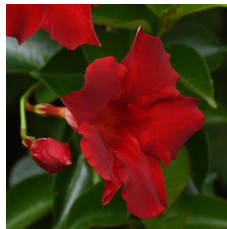

Opal Vining Dipladenia

The Opal series is a part of the Diamantina™ Collection of genetics bred by mandevilla and dipladenia expert Lannes of France. These sun-loving vining varieties are earlier to bloom, plus they have increased branching and blooming capacity versus current market competitors. The series offers extreme heat, drought and bad weather resistance. Great alone or mixed with other sun-loving varieties in patio or garden containers with a support (like a trellis). The Opal series includes colors not available in any other mandevilla/dipladenia varieties. They are programmable for a wide range of sizes in trellised production to fit any tropical lover's space!

General & Information

Height:	Spread:	Exposure:
12-60" (30-152cm)	12-16" (30-41cm)	Sun

Propagation Guide

Tray Sizes (cells/tray):	Rooting Hormone:	Average Days with Mist:	Pinch:	Average Propagation Time (weeks):	Comments:
72-102	Yes	12-18	Yes	4-5	1 pinch in propagation, 1 in finish stage

Finishing

Soil pH:	Light Levels (fc):	Temperature Day:	Temperature Night:	Fertilization (ppm N):	No. of Pinches:	Plant Growth Regulators (S) = spray / (D) = drench:	Pests:	Diseases:	Comments:
5.5-6.0	5,000-7,000	70-75°F (21-24°C)	60-65°F (16-18°C)	190-210	2	None	Aphids (during early Spring), spider mites (during very dry weather)	Bacteria Leaf Spot	

Crop Time

4- to 5-inch (10- to 13-cm) Pots, Quarts :	6-inch (15-cm) Pots, Gallons:	10- to 12-inch (25- to 30-cm) Tubs or Baskets:
1 ppp, 16-18 weeks	1 ppp, 20-22 weeks	2 ppp, 20-22 weeks