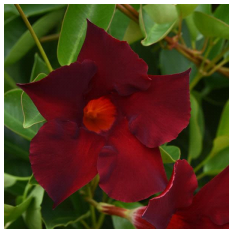

Opal Pink

Other Opal Varieties

Opal Merlot