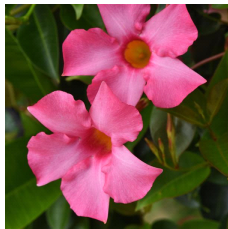

Opal Red

Opal Pink