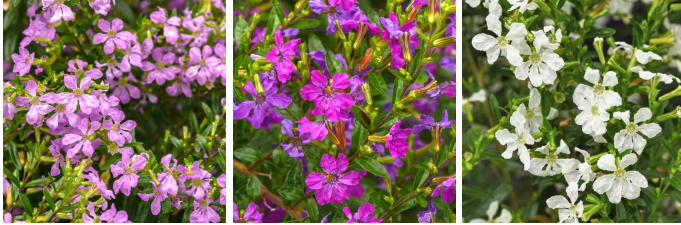

General & Information

Height: 10-14" (25-36cm) Spread: 12-16" (30-41cm) Exposure: Partial Sun, Sun

Propagation Guide

Tray Sizes (cells/tray): 72, 105	Rooting Hormone: No	Average Days with Mist: 4-6	Pinch: Yes (weeks): 4-5	Average Propagation Time	Comments: Roots quickly; avoid excessive water after rooting.

Finishing

Soil pH: 5.8-6.2	Light Levels (fc): 6,000-10,000	Temperature Day: 74-85°F (23-29°C)	Temperature Night: 50-70°F (10-21°C)	Fertilization (ppm N): 175-225	No. of Pinches: 1	Plant Growth Regulators (S) = spray / (D) = drench:	Pests: Mites, whitefly, thrips, aphids	Diseases: Comments:

Crop Time

4- to 5-inch (10- to 13-cm) Pots, Quarts :6-inch (15-cm) Pots, Gallons:10- to 12-inch (25- to 30-cm) Tubs or Baskets:
1 ppp, 5-7 weeks   1-2 ppp, 6-8 weeks   3 ppp, 10-12 weeks

NOTE: Growers should use the information presented here as guidelines only. Ball Floraplant recommends that growers conduct a trial of products under their own conditions. Crop times will vary depending on the climate, location, time of year, and greenhouse environmental conditions. It is the responsibility of the grower to read and follow all the current label directions relating to the products. Nothing herein shall be deemed a warranty or guaranty by Ball Floraplant of any products listed herein. Ball Floraplant's terms and conditions of sale shall apply to all products listed herein.

Other Enchantia™ Varieties

Cuphea Enchantia™
Lavender

Cuphea Enchantia™
Purple

Cuphea Enchantia™
White