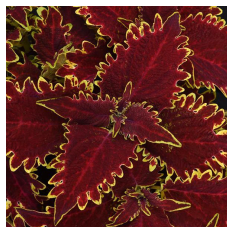

Other Coleus Varieties

Coleus Vulcan