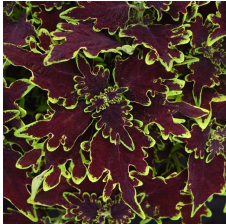

Other Coleus Varieties

Coleus Limewire