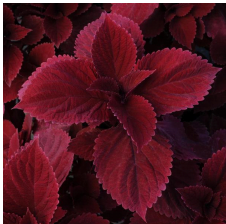

Other Coleus Varieties

Coleus Redhead