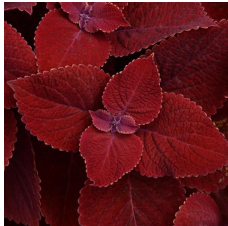

Other Coleus Varieties

Coleus Ruby Slipper