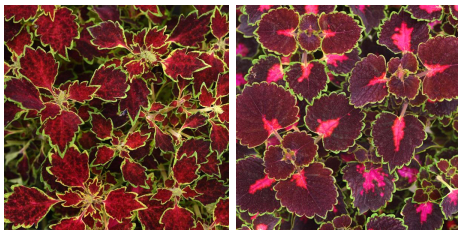

NOTE: Growers should use the information presented here as guidelines only. Ball FloraPlant recommends that growers conduct a trial of products under their own conditions. Crop times will vary depending on the climate, location, time of year, and greenhouse environmental conditions. It is the responsibility of the grower to read and follow all the current label directions relating to the products. Nothing herein shall be deemed a warranty or guaranty by Ball FloraPlant of any products listed herein. Ball FloraPlant's terms and conditions of sale shall apply to all products listed herein.

Other TrailBlazer™ Varieties

New TrailBlazer™
Glory Road

New TrailBlazer™
Road Trip