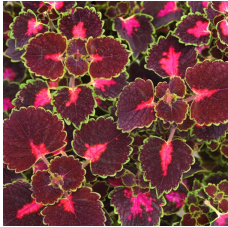

Other Coleus Varieties

Coleus Road Trip