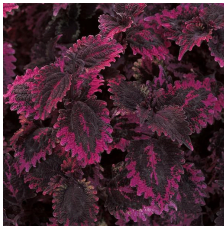

Finishing

Soil pH:	Light Levels:	Temperature Day:	Temperature Night:	Fertilization (ppm N):	No. of Pinches:	Plant Growth Regulators (S) = spray / (D) = drench:	Pests: Thrips, aphids, whitefly	Diseases: Root rot	Comments:
5.8-6.2	4,000-10,000	74-85°F (23-29°C)	59-70°F (15-21°C)	15-175-225	0-2	Generally not needed. Sumagic(S) 5-10 ppm or a B-Nine 2,500-3,500 ppm and Cycocel 1,000-1,500 tank mix(S) can be used to maintain habit as needed.			Lava Rose Coleus will generally not require any PGR applications during production. Plants should be pinched only as needed since Lava Rose is extremely free-branching.

Crop Time

4- to 5-inch (10- to 13-cm) Pots, Quarts	6-inch (15-cm) Pots, Gallons:	10- to 12-inch (25- to 30-cm) Tubs or Baskets:
1 ppp, 5-7 weeks	1-2 ppp, 6-8 weeks	3-4 ppp, 8-11 weeks

NOTE: Growers should use the information presented here as guidelines only. Ball Floraplant recommends that growers conduct a trial of products under their own conditions. Crop times will vary depending on the climate, location, time of year, and greenhouse environmental conditions. It is the responsibility of the grower to read and follow all the current label directions relating to the products. Nothing herein shall be deemed a warranty or guaranty by Ball Floraplant of any products listed herein. Ball Floraplant's terms and conditions of sale shall apply to all products listed herein.

Other Florida Sun Varieties

Coleus Florida Sun Rose