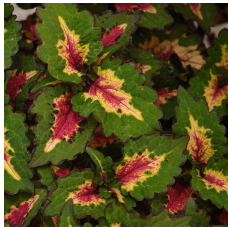

Other Coleus Varieties

Coleus Pinkplosion